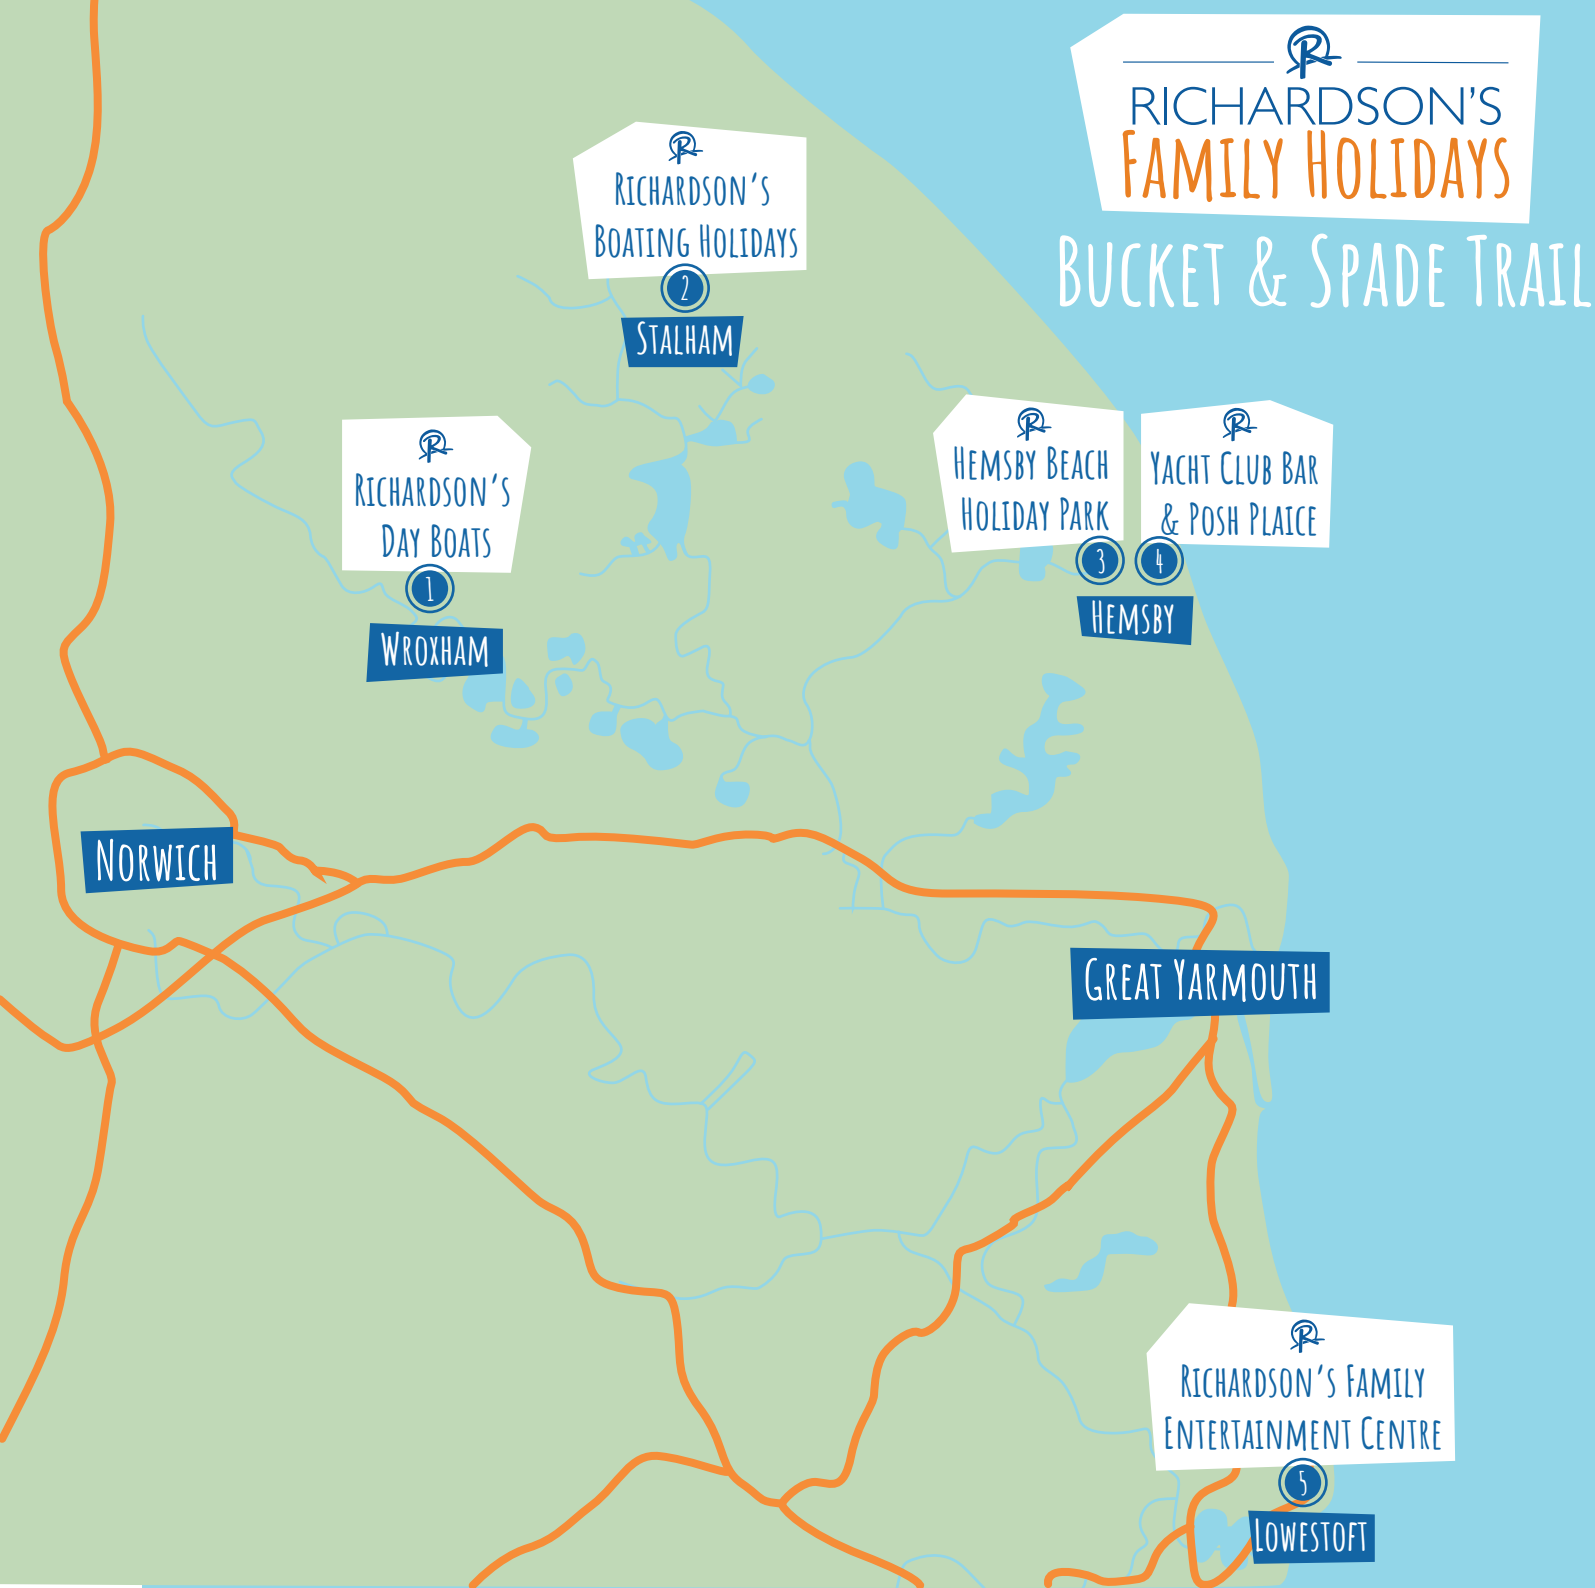

RICHARDSON'S  
FAMILY HOLIDAYS

BUCKET & SPADE TRAIL

Visit all 5 of our giant Bucket and Spades around Norfolk and Suffolk - don't forget to take a selfie with them and tag us on social media!

1. **Richardson's Day Boats**, Wroxham
2. **Richardson's Boating Holidays**, Stalham
3. **Hemsby Beach Holiday Park**, Hemsby
4. **Yacht Club Bar & Posh Plaice**, Hemsby
5. **Richardson's Family Entertainment Centre**, Lowestoft

In partnership with

Text **'BUCKET'** to 70470 to help vulnerable young people!

Richardson's Family Holidays Bucket & Spade Trail is in partnership with our nominated charity, Break. Break change young lives by giving vulnerable young people the chance to have a Break. If you've enjoyed our bucket & spades, please consider donating so you can help vulnerable young people. To make a donation, text 'BUCKET' to 70470 to donate £3. This costs £3 plus a std rate msg. Alternatively, you can opt to give any whole amount up to £20. Thank you!